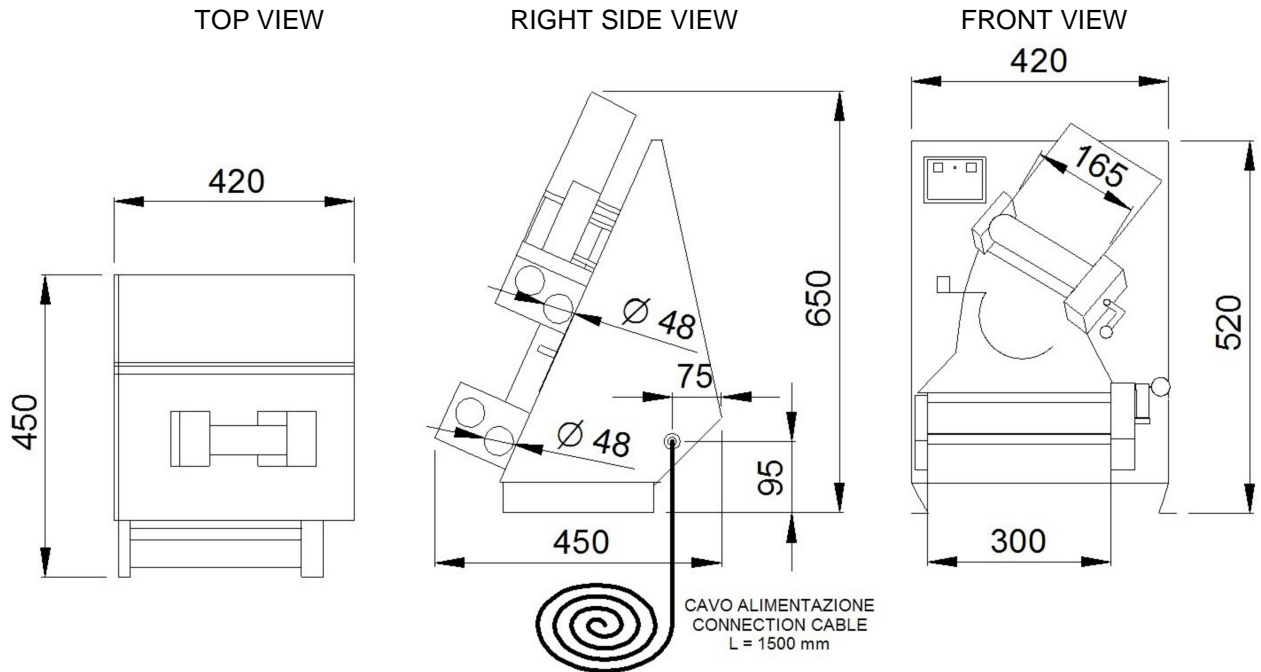

FUNCTIONING

- Dough cold rolled by mean of two rollers couples
- Adjustable thickness between rollers
- Adjustable equalizer to dough rotation
- Possibility to roll different food elements

STANDARD EQUIPMENT

- Rollers
- Equalizer
- Dough scaper
- Transparent protections

iF 30

Nota: The dimensions indicated in the views are in millimeters

SPECIFICATIONS

Roller pizza moulder realized to resolve problems for formation round dough for pizza, focaccia, pies, bread etc.. The pizza moulder allows to economize times and above all don't need specialized staff. The cold working don't change dough peculiarità, the thickness and width of dough are adjustable. Thickness dough adjustable by mean of two rollers couples until max 5mm. The adjustable equalizer permits automatic rotation to obtain the round shape. The lower rollers are equipped with dough scraper, easy disassembly for cleaning. Structure in stainless steel, pizza rollers in teflon, transparent protections. The machine has an electric motor provided of belt drive and two reduction set with globoidal screw.

TECHNICAL FEATURES

DIMENSIONS

Ext height	650mm
Ext depth	450mm
Ext width	420mm
Upper rollers width	165mm
Lower rollers width	300mm
Rollers diameter	48mm
Weight	35kg

SHIPMENT INFORMATIONS

Packed machinery:	
Max height	475mm
Max depth	675mm
Max width	510mm
Weight	(35+3)kg

FEEDING AND POWER

<i>Standard feeding</i>
A.C. V230 1N 50Hz
Power 0,375kW
On request frequency 60Hz

MACCHINA CAPACITY

Dough weight	min 80gr/max 210gr
Pizza diameter	○ from 14 to 30cm